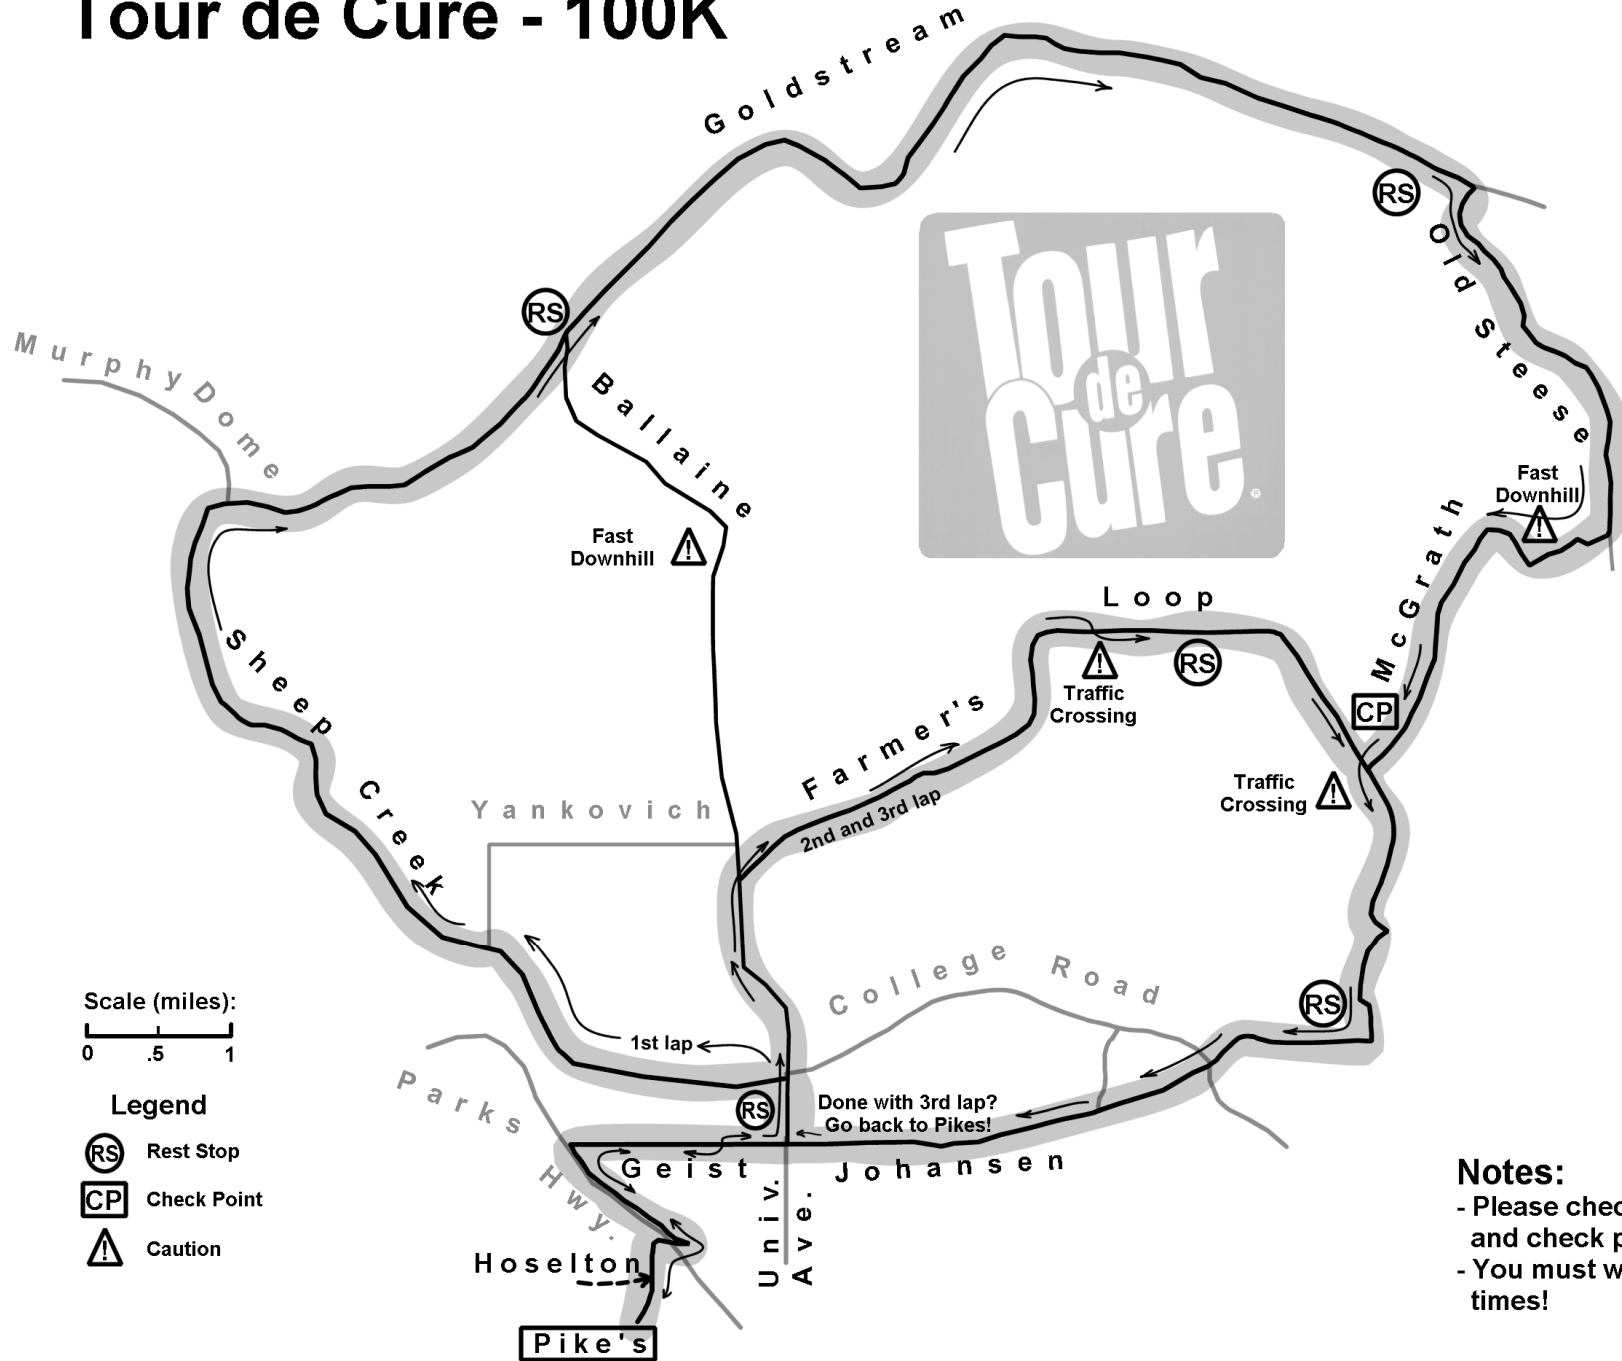

Tour de Cure - 100K

Scale (miles):
 0 .5 1

Legend

- Rest Stop
- Check Point
- Caution

- Notes:**
- Please check in at all Rest Stops and check points.
 - You must wear a helmet at all times!