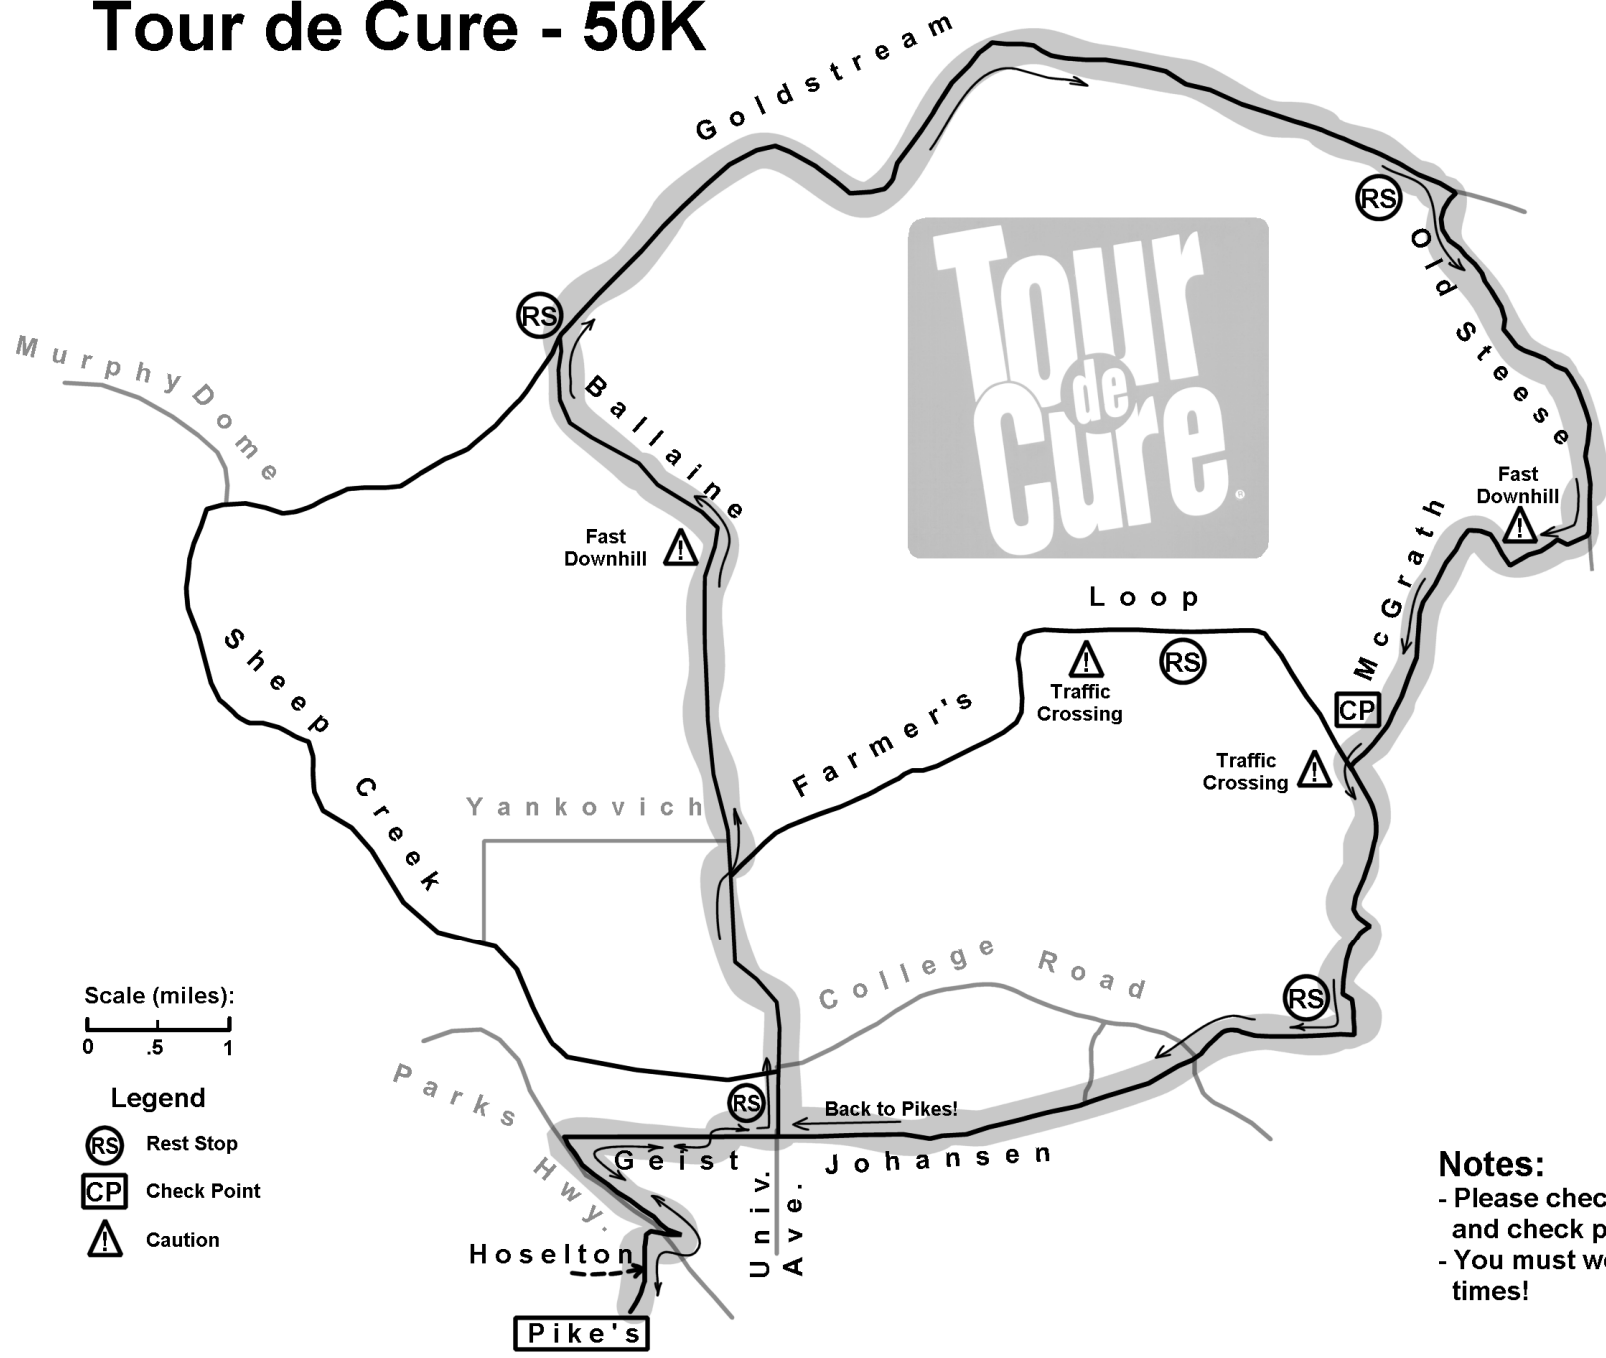

# Tour de Cure - 50K

- Legend**
- Rest Stop
  - Check Point
  - Caution

- Notes:**
- Please check in at all Rest Stops and check points.
  - You must wear a helmet at all times!